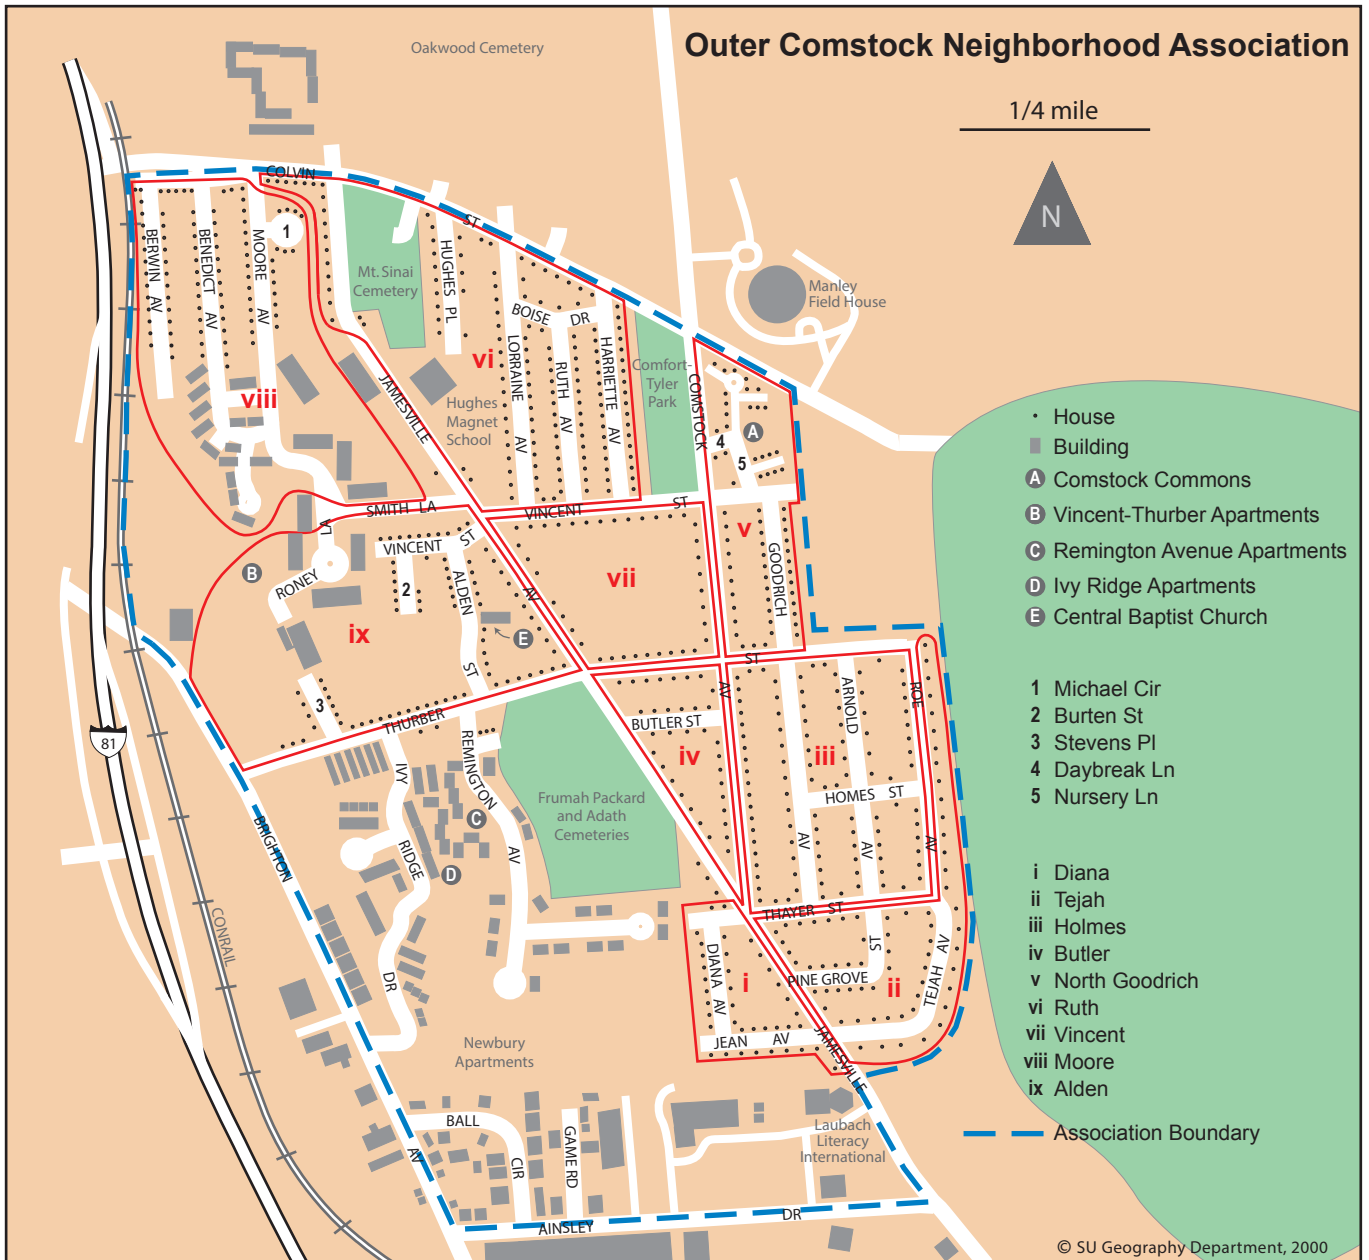

Outer Comstock Neighborhood Association

1/4 mile

- House
- Building
- Ⓐ Comstock Commons
- Ⓑ Vincent-Thurber Apartments
- Ⓒ Remington Avenue Apartments
- Ⓓ Ivy Ridge Apartments
- Ⓔ Central Baptist Church

- 1 Michael Cir
- 2 Burten St
- 3 Stevens Pl
- 4 Daybreak Ln
- 5 Nursery Ln

- i Diana
- ii Tejah
- iii Holmes
- iv Butler
- v North Goodrich
- vi Ruth
- vii Vincent
- viii Moore
- ix Alden

— Association Boundary